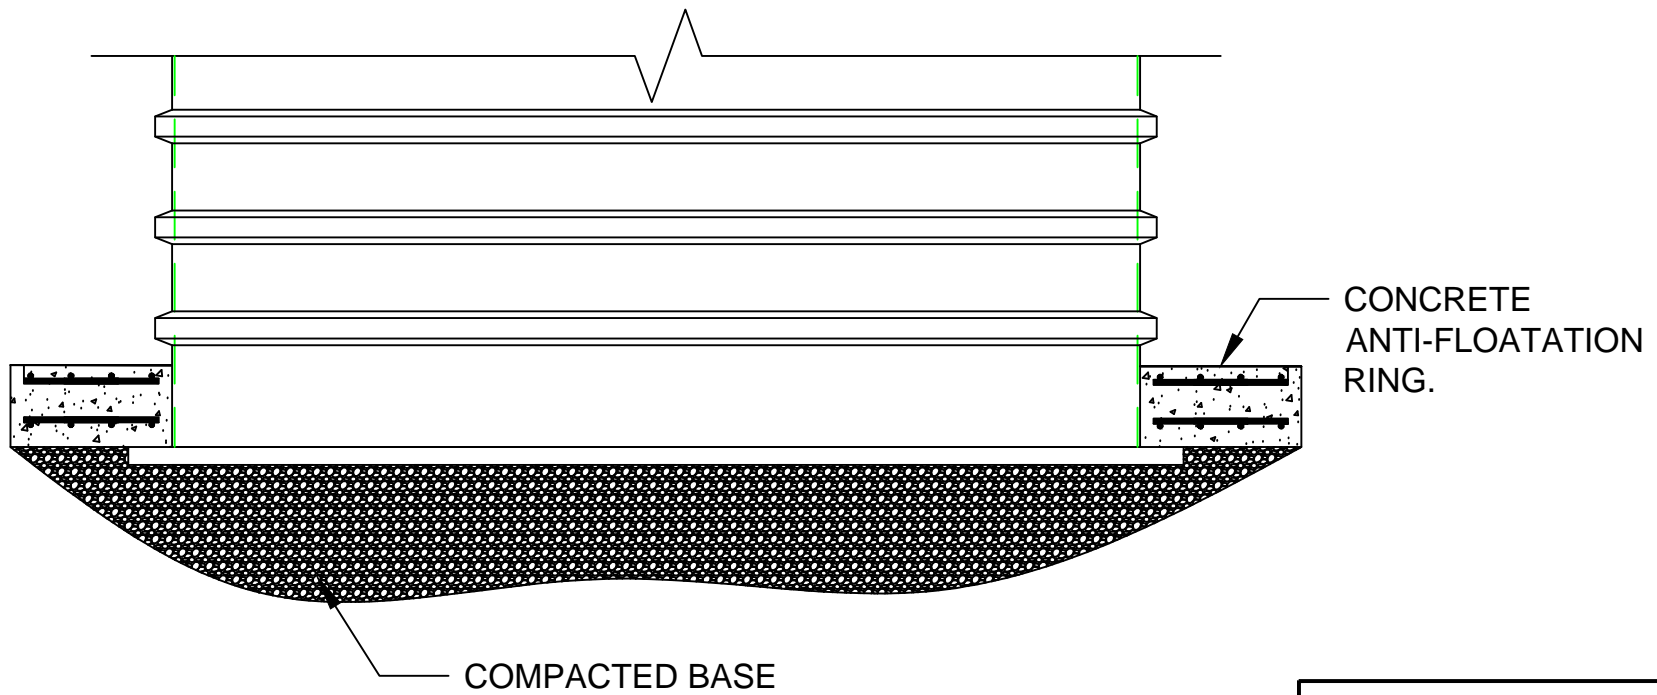

- 6', 8', 10' & 12' DIAMETERS AVAILABLE.

TITLE
FIBERGLASS WET WELL
FLAT BOTTOM

DATE
7-30

DR. NO.