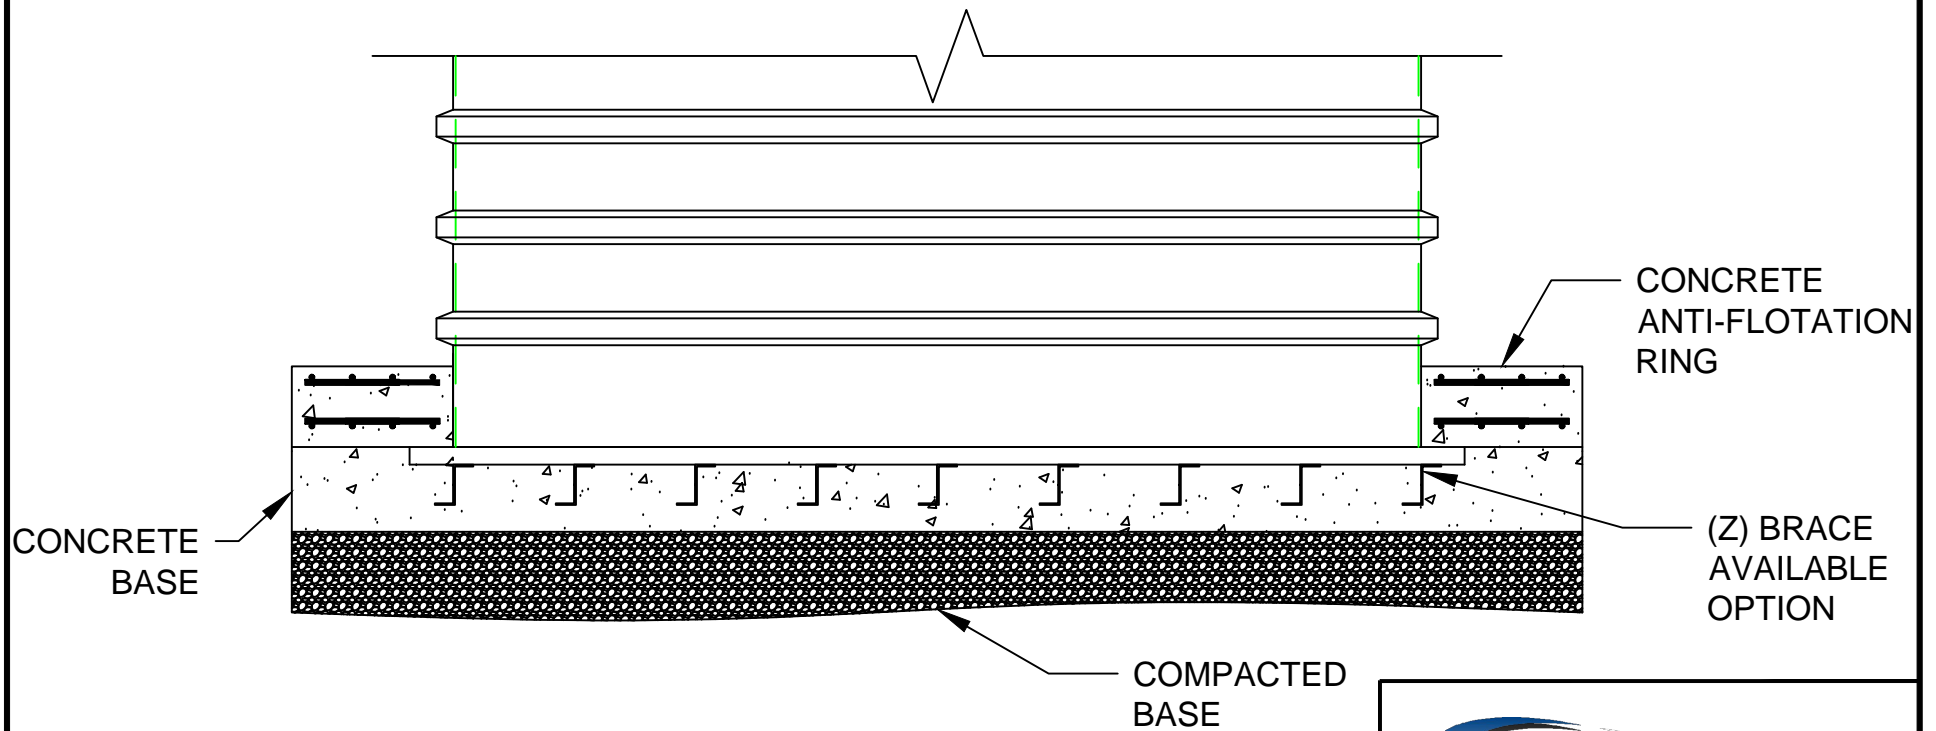

• 6', 8', 10' & 12' DIAMETERS AVAILABLE.

Fiberglass Tank Solutions

TITLE
FIBERGLASS WET WELL
FLAT BOTTOM

DATE
7-30

DR. NO.