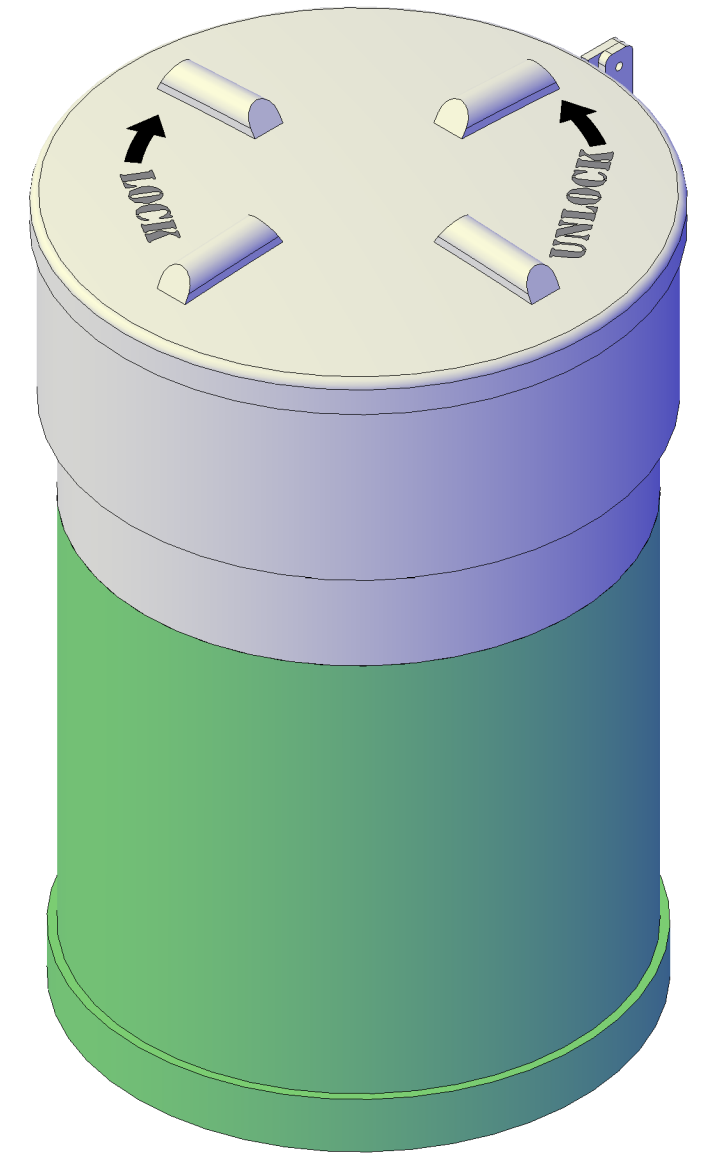

TOP VIEW

ISOMETRIC VIEW

SHEET TITLE:
Ø30" FRP RISER W/
Ø32" TWIST & LOCK
WATERTIGHT LID

DRAWN DATE:	DRAWN BY:	REV.
08/14/21	JACK	00

Mailing: P.O. BOX 326, Montreal, MO 65591
MFG: 147 Opportunity Rd.,
Camdenton, MO 65020
P: 573-317-9620