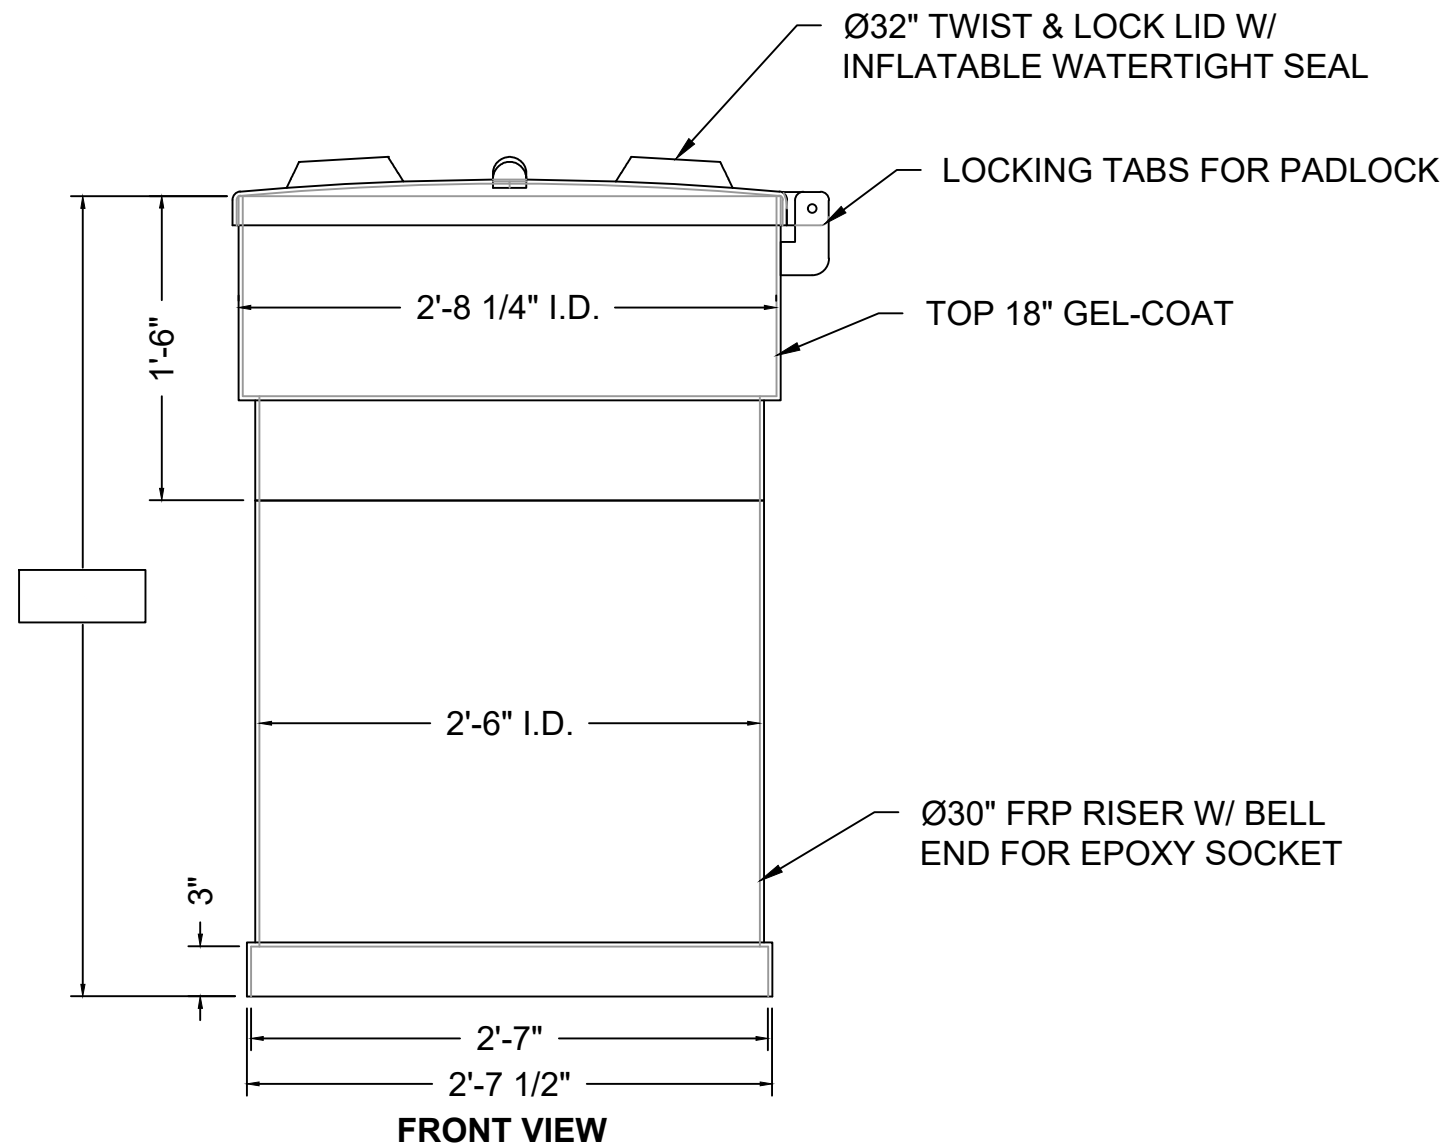

TOP VIEW

ISOMETRIC VIEW

SHEET TITLE:
Ø30" FRP RISER W/
Ø32" TWIST & LOCK
WATERTIGHT LID

DRAWN DATE:	DRAWN BY:	REV.
08/14/21	JACK	00

Mailing: P.O. BOX 326, Montreal, MO 65591
MFG: 147 Opportunity Rd.,
Camdenton, MO 65020
P: 573-317-9620