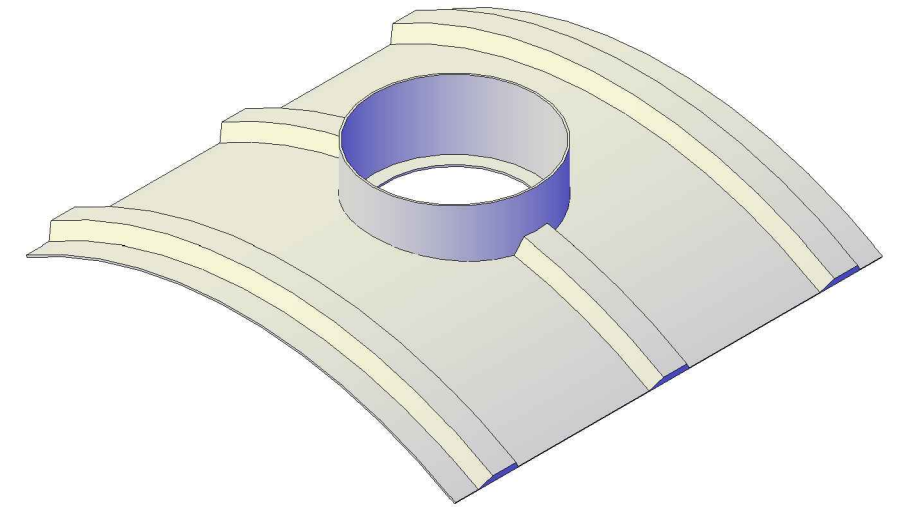

**Ø24" ACCESS OPENING
W/ INTERNAL FLANGE
TO FIT PVC RISERS**

ISOMETRIC VIEW

TOP VIEW

FRONT VIEW

**Ø30" ACCESS OPENING
W/ INTERNAL FLANGE
TO FIT PVC RISERS**

ISOMETRIC VIEW

TOP VIEW

FRONT VIEW

SHEET TITLE:
**ACCESS OPENINGS
W/ INTERNAL FLG
FOR PVC RISERS**

DRAWN DATE: 11/12/20	DRAWN BY: JACK	REV. 00
-------------------------	-------------------	------------

Mailing: P.O. BOX 326, Montreal, MO 65591
MFG: 147 Camdenton Bus. Prk. Dr.,
Camdenton, MO 65020
P: 573-317-9620