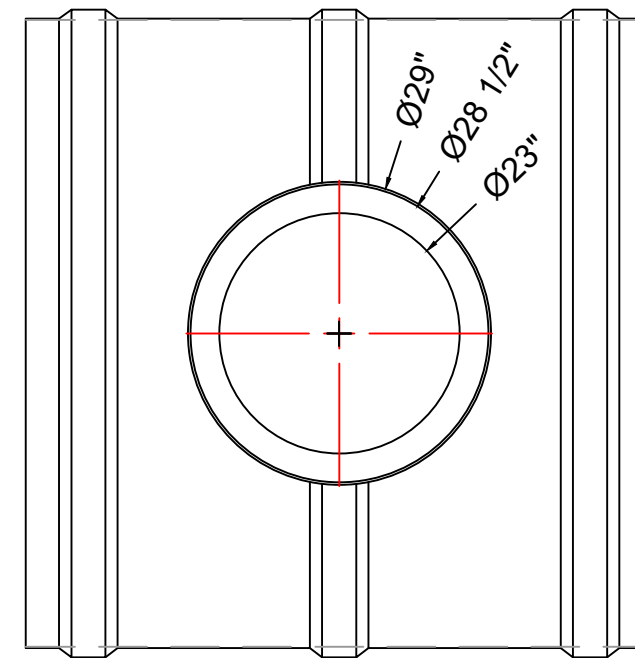

**Ø24" ACCESS OPENING
W/ INTERNAL FLANGE
TO FIT PVC RISERS**

ISOMETRIC VIEW

TOP VIEW

FRONT VIEW

**Ø30" ACCESS OPENING
W/ INTERNAL FLANGE
TO FIT PVC RISERS**

ISOMETRIC VIEW

TOP VIEW

FRONT VIEW

SHEET TITLE:
**ACCESS OPENINGS
W/ INTERNAL FLG
FOR PVC RISERS**

DRAWN DATE: 11/12/20	DRAWN BY: JACK	REV. 00
-------------------------	-------------------	------------

Mailing: P.O. BOX 326, Montreal, MO 65591
MFG: 147 Camdenton Bus. Prk. Dr.,
Camdenton, MO 65020
P: 573-317-9620