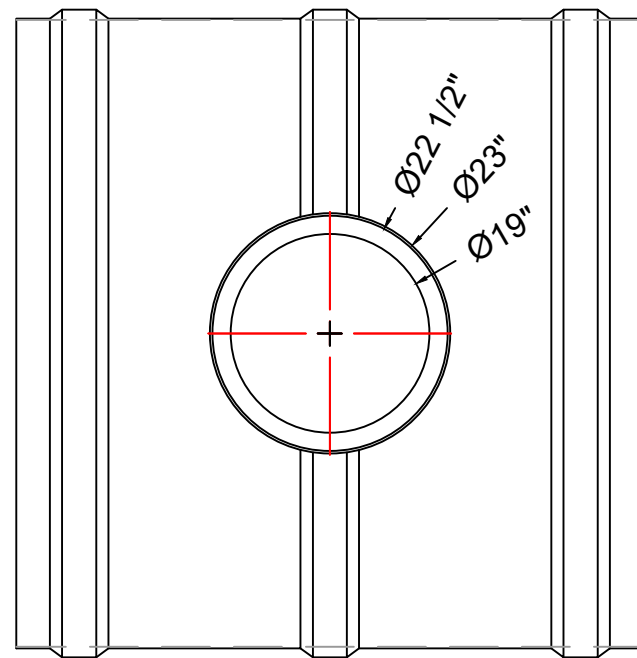

**Ø24" ACCESS OPENING
W/ INTERNAL FLANGE
TO FIT PVC RISERS**

ISOMETRIC VIEW

TOP VIEW

FRONT VIEW

**Ø30" ACCESS OPENING
W/ INTERNAL FLANGE
TO FIT PVC RISERS**

ISOMETRIC VIEW

TOP VIEW

FRONT VIEW

SHEET TITLE:
**ACCESS OPENINGS
W/ INTERNAL FLG
FOR PVC RISERS**

DRAWN DATE: 11/12/20	DRAWN BY: JACK	REV. 00
-------------------------	-------------------	------------

Mailing: P.O. BOX 326, Montreal, MO 65591
MFG: 147 Camdenton Bus. Prk. Dr.,
Camdenton, MO 65020
P: 573-317-9620