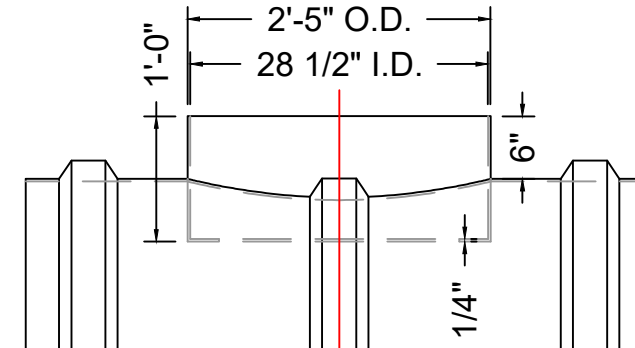

**Ø24" ACCESS OPENING
W/ INTERNAL FLANGE
TO FIT PVC RISERS**

ISOMETRIC VIEW

TOP VIEW

FRONT VIEW

**Ø30" ACCESS OPENING
W/ INTERNAL FLANGE
TO FIT PVC RISERS**

ISOMETRIC VIEW

TOP VIEW

FRONT VIEW

SHEET TITLE:
**ACCESS OPENINGS
W/ INTERNAL FLG
FOR PVC RISERS**

DRAWN DATE: 11/12/20	DRAWN BY: JACK	REV. 00
-------------------------	-------------------	------------

Mailing: P.O. BOX 326, Montreal, MO 65591
MFG: 147 Camdenton Bus. Prk. Dr.,
Camdenton, MO 65020
P: 573-317-9620