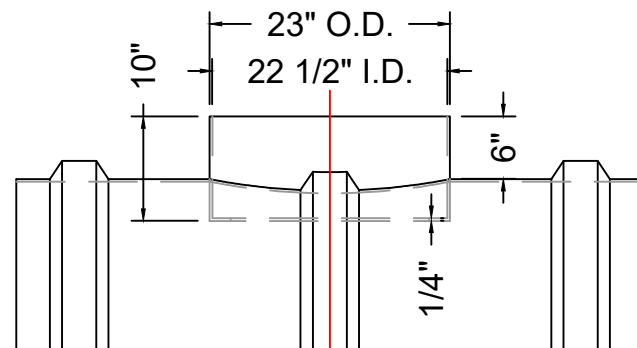

**Ø24" ACCESS OPENING
W/ INTERNAL FLANGE
TO FIT PVC RISERS**

ISOMETRIC VIEW

TOP VIEW

FRONT VIEW

**Ø30" ACCESS OPENING
W/ INTERNAL FLANGE
TO FIT PVC RISERS**

ISOMETRIC VIEW

TOP VIEW

FRONT VIEW

SHEET TITLE:
**ACCESS OPENINGS
W/ INTERNAL FLG
FOR PVC RISERS**

DRAWN DATE: 11/12/20	DRAWN BY: JACK	REV. 00
-------------------------	-------------------	------------

Mailing: P.O. BOX 326, Montreal, MO 65591
MFG: 147 Camdenton Bus. Prk. Dr.,
Camdenton, MO 65020
P: 573-317-9620