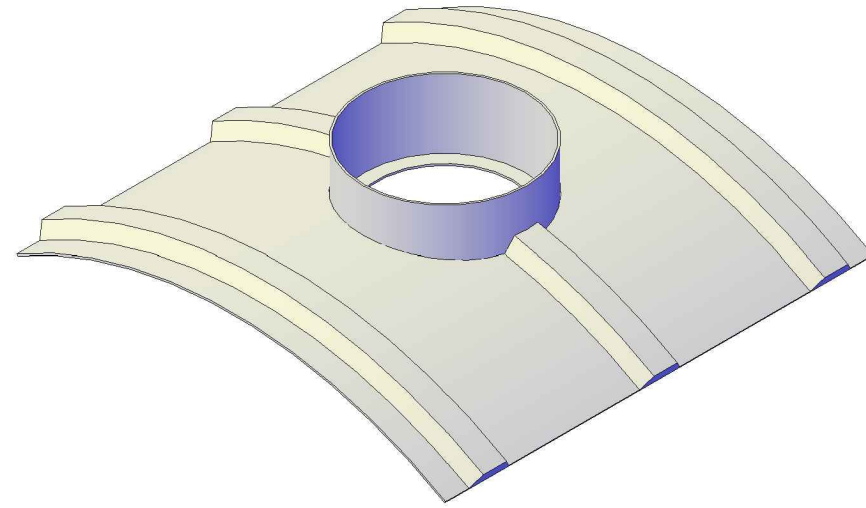

**Ø24" ACCESS OPENING
W/ INTERNAL FLANGE
TO FIT PVC RISERS**

ISOMETRIC VIEW

TOP VIEW

FRONT VIEW

**Ø30" ACCESS OPENING
W/ INTERNAL FLANGE
TO FIT PVC RISERS**

ISOMETRIC VIEW

TOP VIEW

FRONT VIEW

SHEET TITLE:
**ACCESS OPENINGS
W/ INTERNAL FLG
FOR PVC RISERS**

DRAWN DATE: 11/12/20	DRAWN BY: JACK	REV. 00
-------------------------	-------------------	------------

Mailing: P.O. BOX 326, Montreal, MO 65591
MFG: 147 Camdenton Bus. Prk. Dr.,
Camdenton, MO 65020
P: 573-317-9620